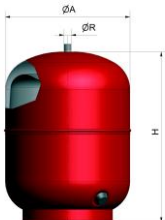

MALE IRON

Specifications	Code	Price €
3/4" - 1/2"	020-S391234	5.63
1" - 3/4"	020-S393411	7.50

REDUCING BUSHING

Specifications	Code	Price €
3/4" x 1/2"	020-F381234	2.82

TEES

Specifications	Code	Price €
3/4" 3/4" 3/4"	020-S363434	6.57
3/4" 3/4" 1/2"	020-S361234	9.38

1" FEMALE - 3/4" MALE

Specifications	Code	Price €
	020-S384416	3.75

COLLECTOR COUPLER

Specifications	Code	Price €
1" x 1"	020-SUN-004	7.50
3/4" x 3/4"	010-02710110	7.50

RIGHT ANGLE FITING WITH PIPE UNION

Specifications	Code	Price €
3/4" M	080-01270122	7.22

SOLAR VESSELS

Model	Capacity	Code	Price €
MB5 SOL*	5	030-MB5SO	28.35
MB8 SOL*	8	030-MB8SO	29.40
MB12 SOL	12	030-MB12SO	41.58
MB18 SOL	18	030-MB18SO	45.15
MB25 SOL	25	030-MB25SO	58.80
MB35 SOL	35	030-MB35SO	80.85
MB50 SOL	50	030-MB50SO	131.25

EXPANSION VESSEL CONNECTION SET

Description	Code	Price €
Mounting Bracket Set	020-28000460	30.32

L Bracket for mounting vessel on wall.
3/4" x 3/4" with non return valve.
Gasket and wall plugs included

Stainless Steel flexible tube
for connecting vessel to safety group.
3/4" threading.